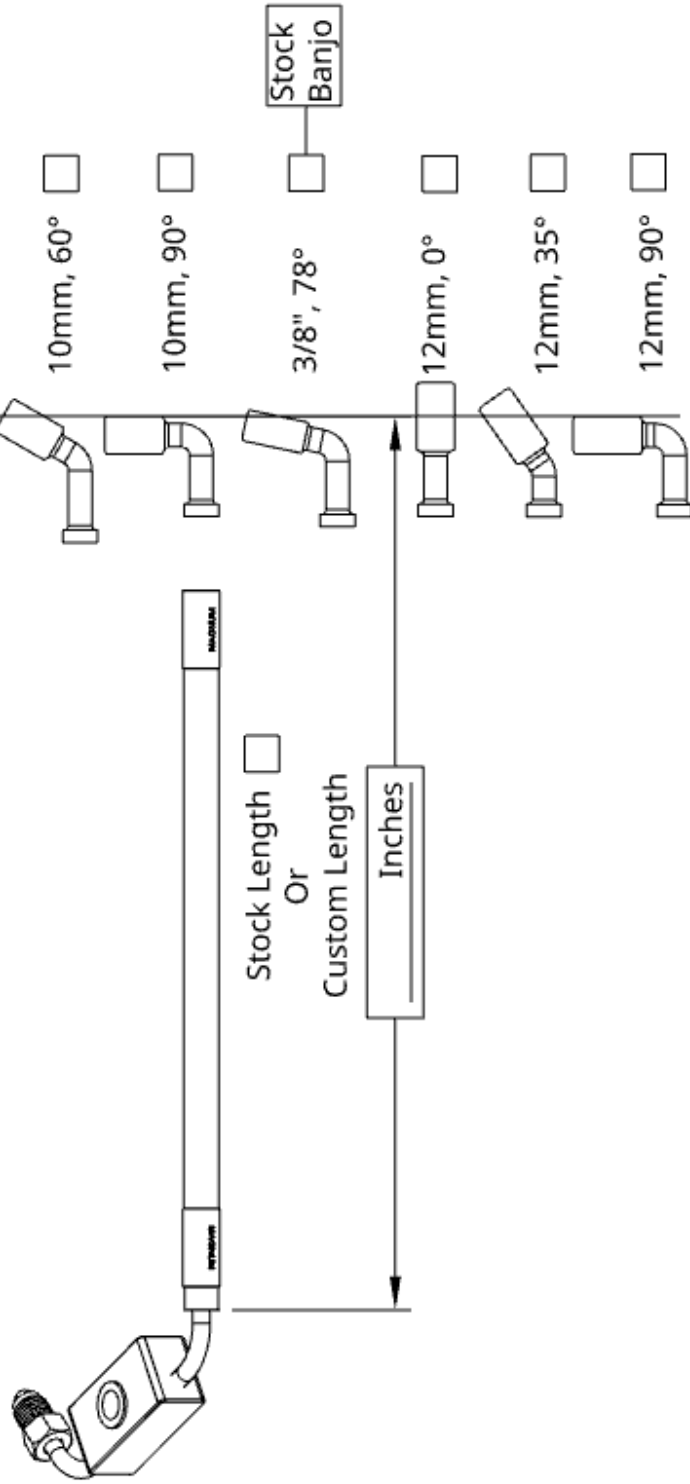

Model and Year must be specified to get stock lengths

**Color Choice:**

XR Black W/ Black Fittings

XR Black W/ Chrome Fittings

XR Stainless Steel W/ Chrome Fittings

**This Brake Line applies to:**

- 12-16 FLD
- 12-17 FXDB, FXDWG
- 12-14 FXDC

AS37005  
Stock Length: 18 1/2"

AS37004  
Stock Length: 20 3/4"

Note:  
10mm is compatible with 3/8"

Model and Year must be specified to get stock lengths

**Color Choice:**

- XR Black W/ Black Fittings
- XR Black W/ Chrome Fittings
- XR Stainless Steel W/ Chrome Fittings

**Upper Banjo Choice**

- 10mm, 90°
- 10mm, 60°
- 10mm, 45°
- 10mm, 35°
- 10mm, 0°

- 7/16", 90°
- 7/16", 35°
- 7/16", 0°
- 12mm, 90°
- 12mm, 35°
- 12mm, 0°

**Upper Length**

- Stock Length
- Or
- Custom Length

NOTE:  
10mm is compatible with 3/8"